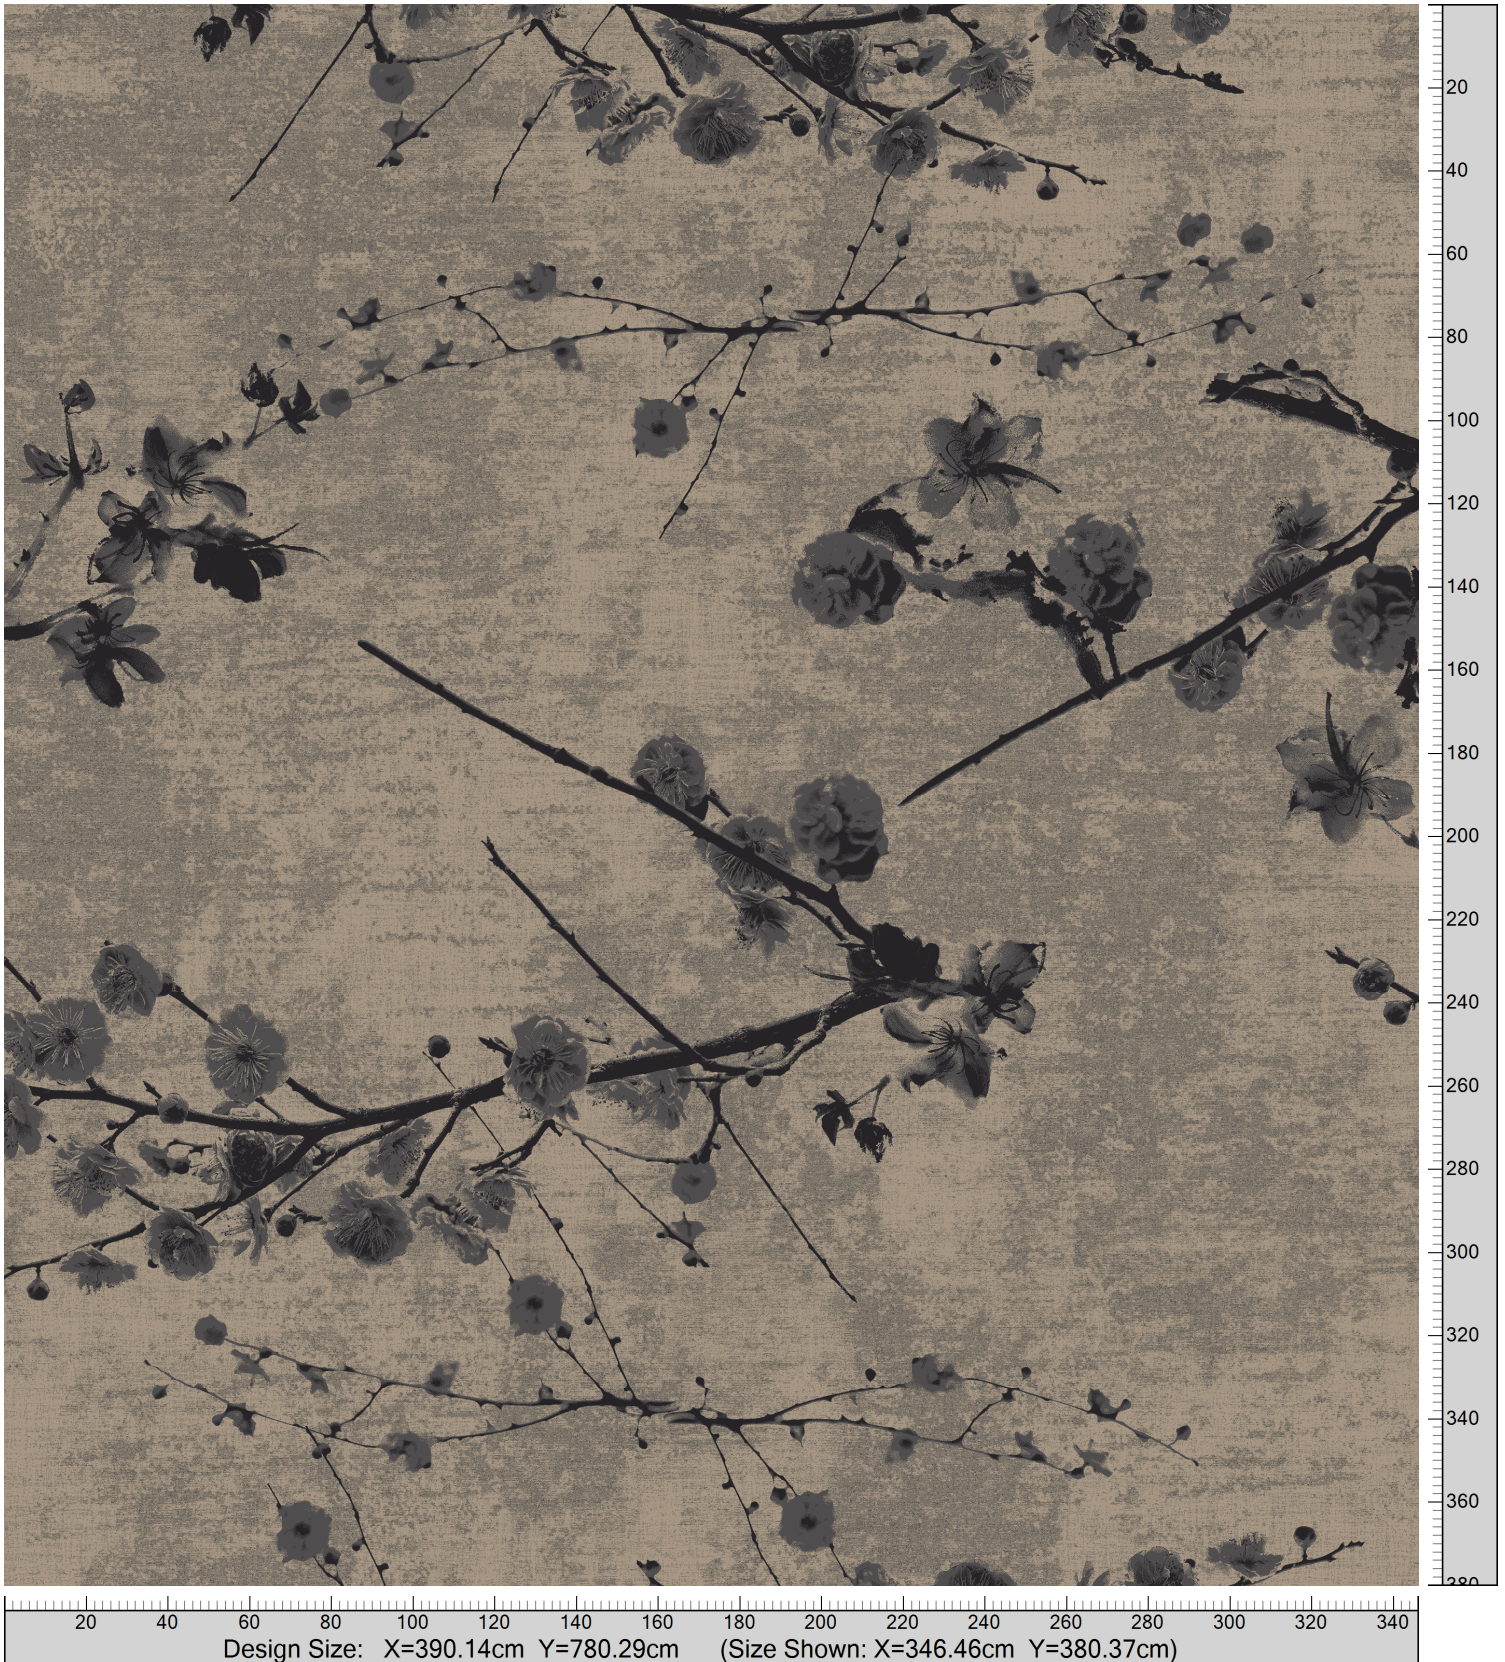

Design: RF52952541
Version: EF36008-2E

Date: 25-NOV-2020 pnp
Copyright: egecarpets a/s - pia
Approved by:

RAWLINE SCALA - VELVET BLOOM
STANDARD PALETTE K5295

Colors are approximation only. Physical sample must be approved for ordering.
Copyright: egecarpets a/s - pia