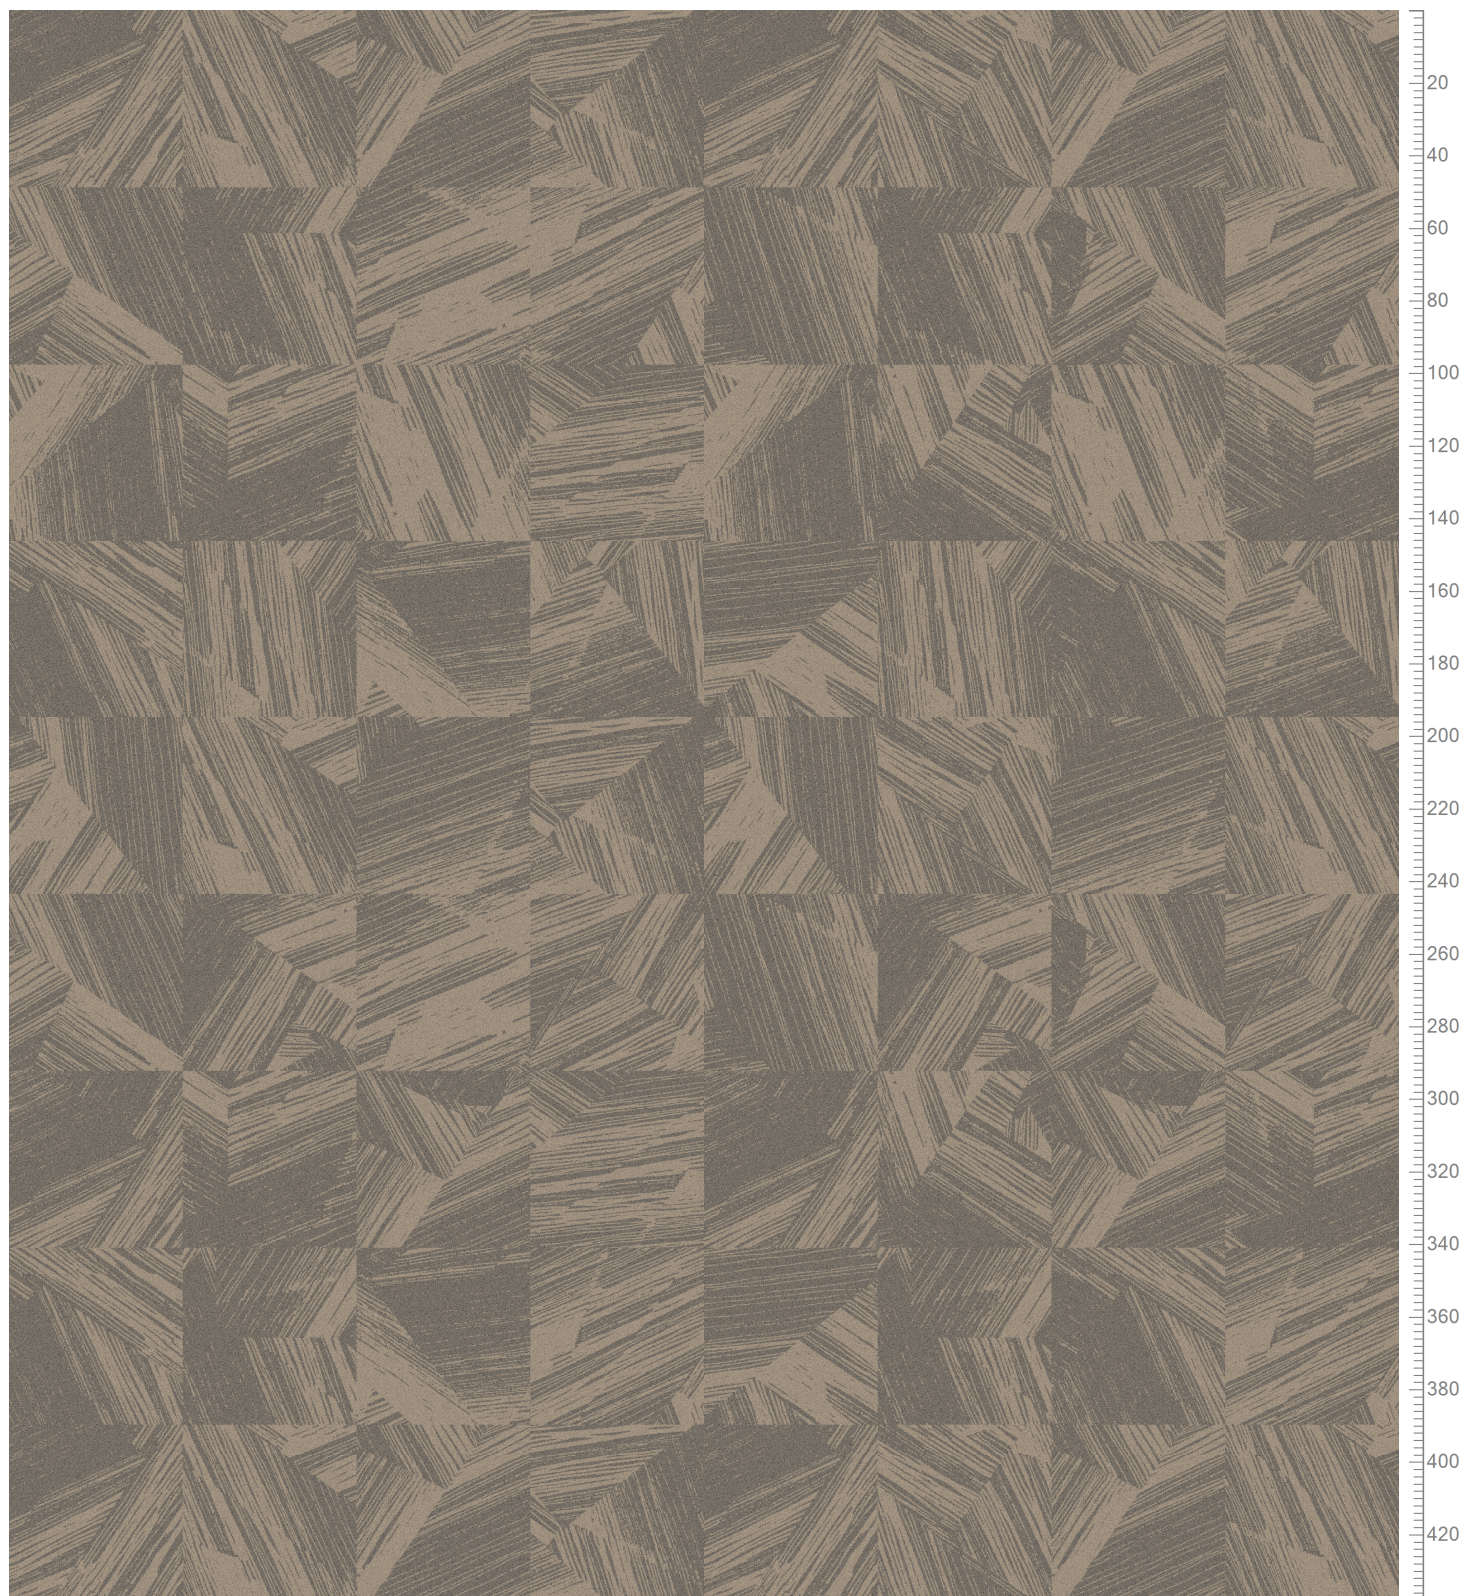

Design: RFM52952526
Version: EF36005T2-2E

Date: 7-DEC-2020 sosk
Copyright: egecarpets a/s - SOSK
Approved by:

RAWLINE SCALA - PLISSÉ
STANDARD PALETTE K5295
TILES 48X48 CM - QUARTERTURN INSTALLATION ONLY

Repeat: X=390.1cm Y=390.1cm

K28601 5595-BC1	K28602 5595-BC2	K28603 5595-BC3