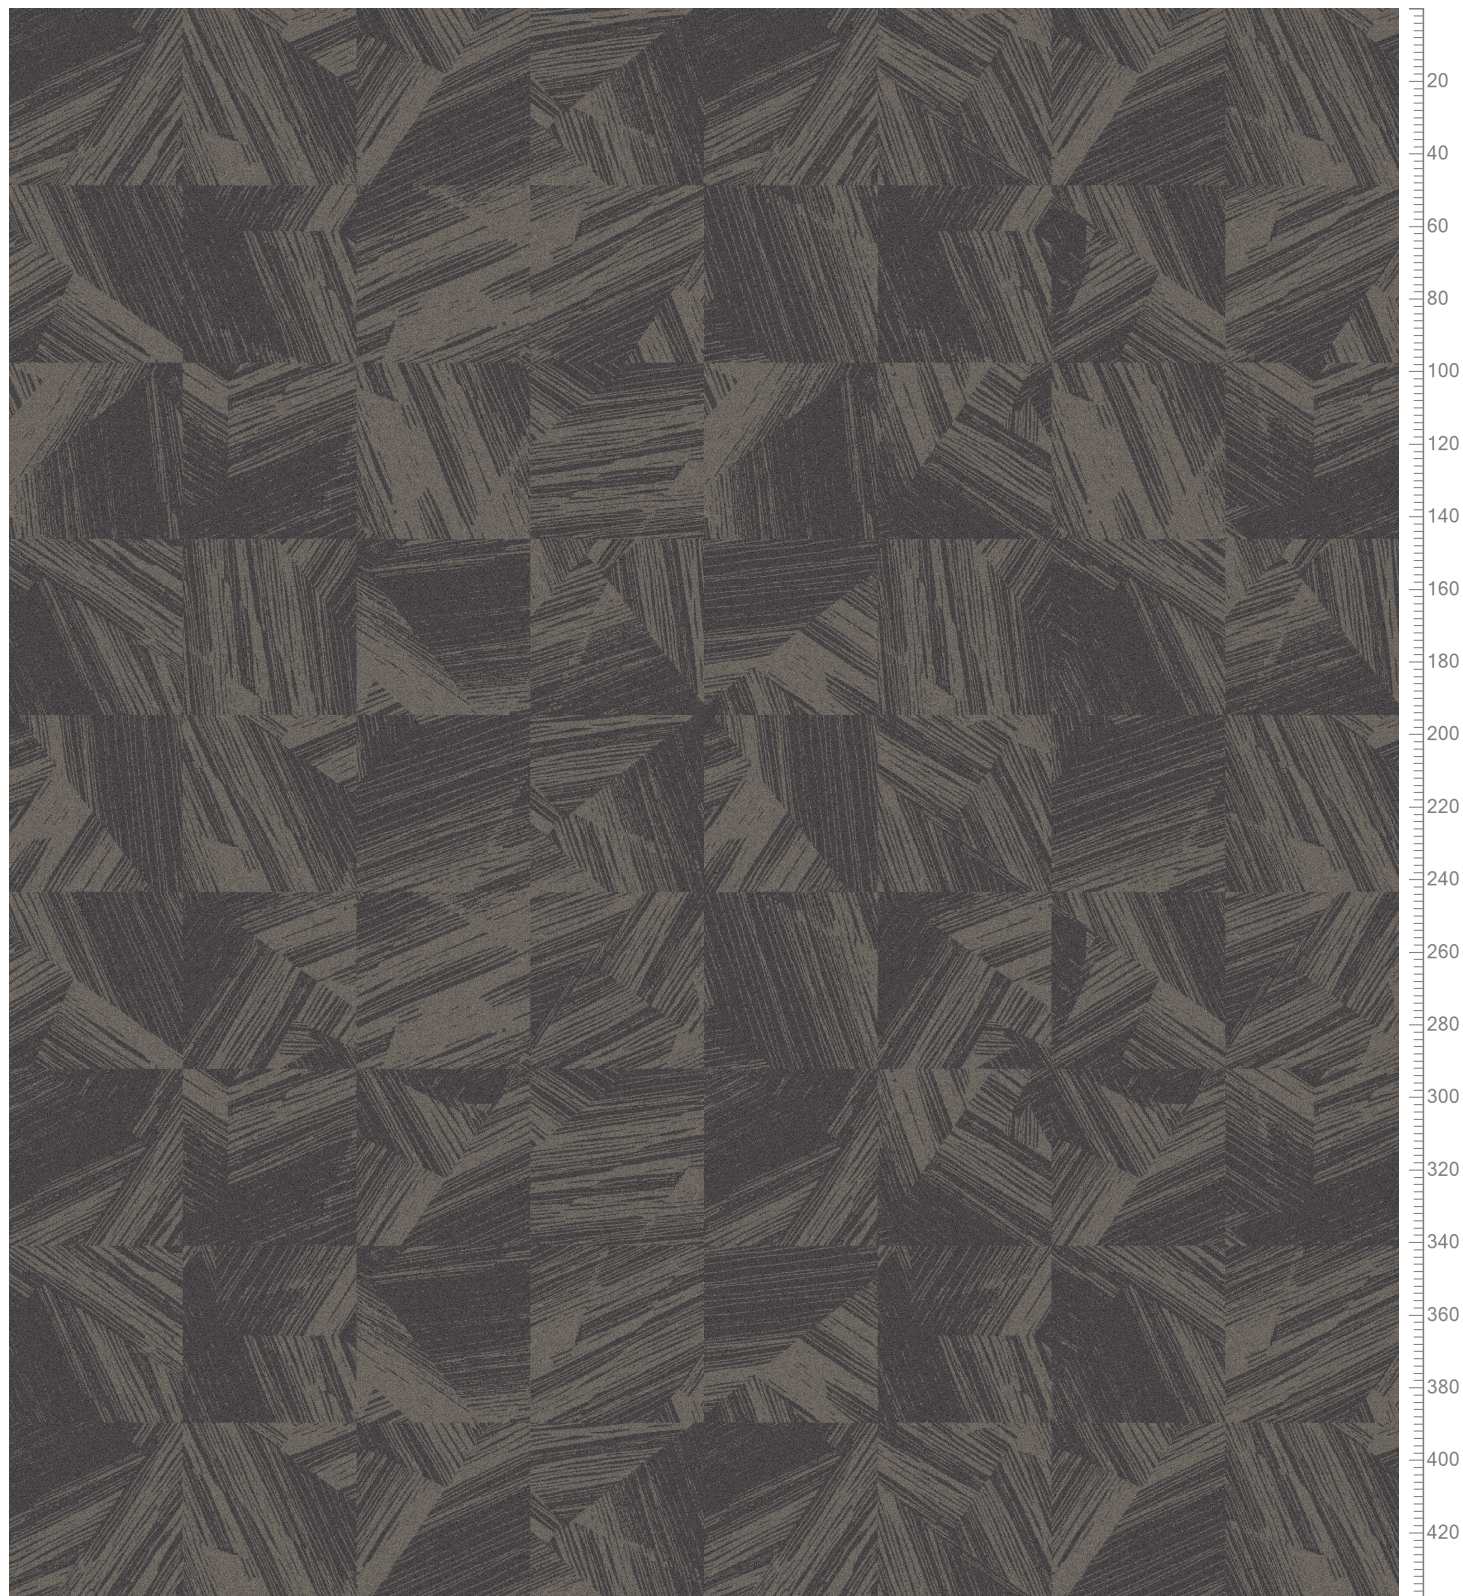

Design: RFM52952527
Version: EF36005-3E

Date: 7-DEC-2020 sosk
Copyright: egecarpets a/s - SOSK
Approved by:

RAWLINE SCALA - PLISSÉ
STANDARD PALETTE K5295
TILES 48X48 CM - QUARTERTURN INSTALLATION ONLY

Repeat: X=390.1cm Y=390.1cm