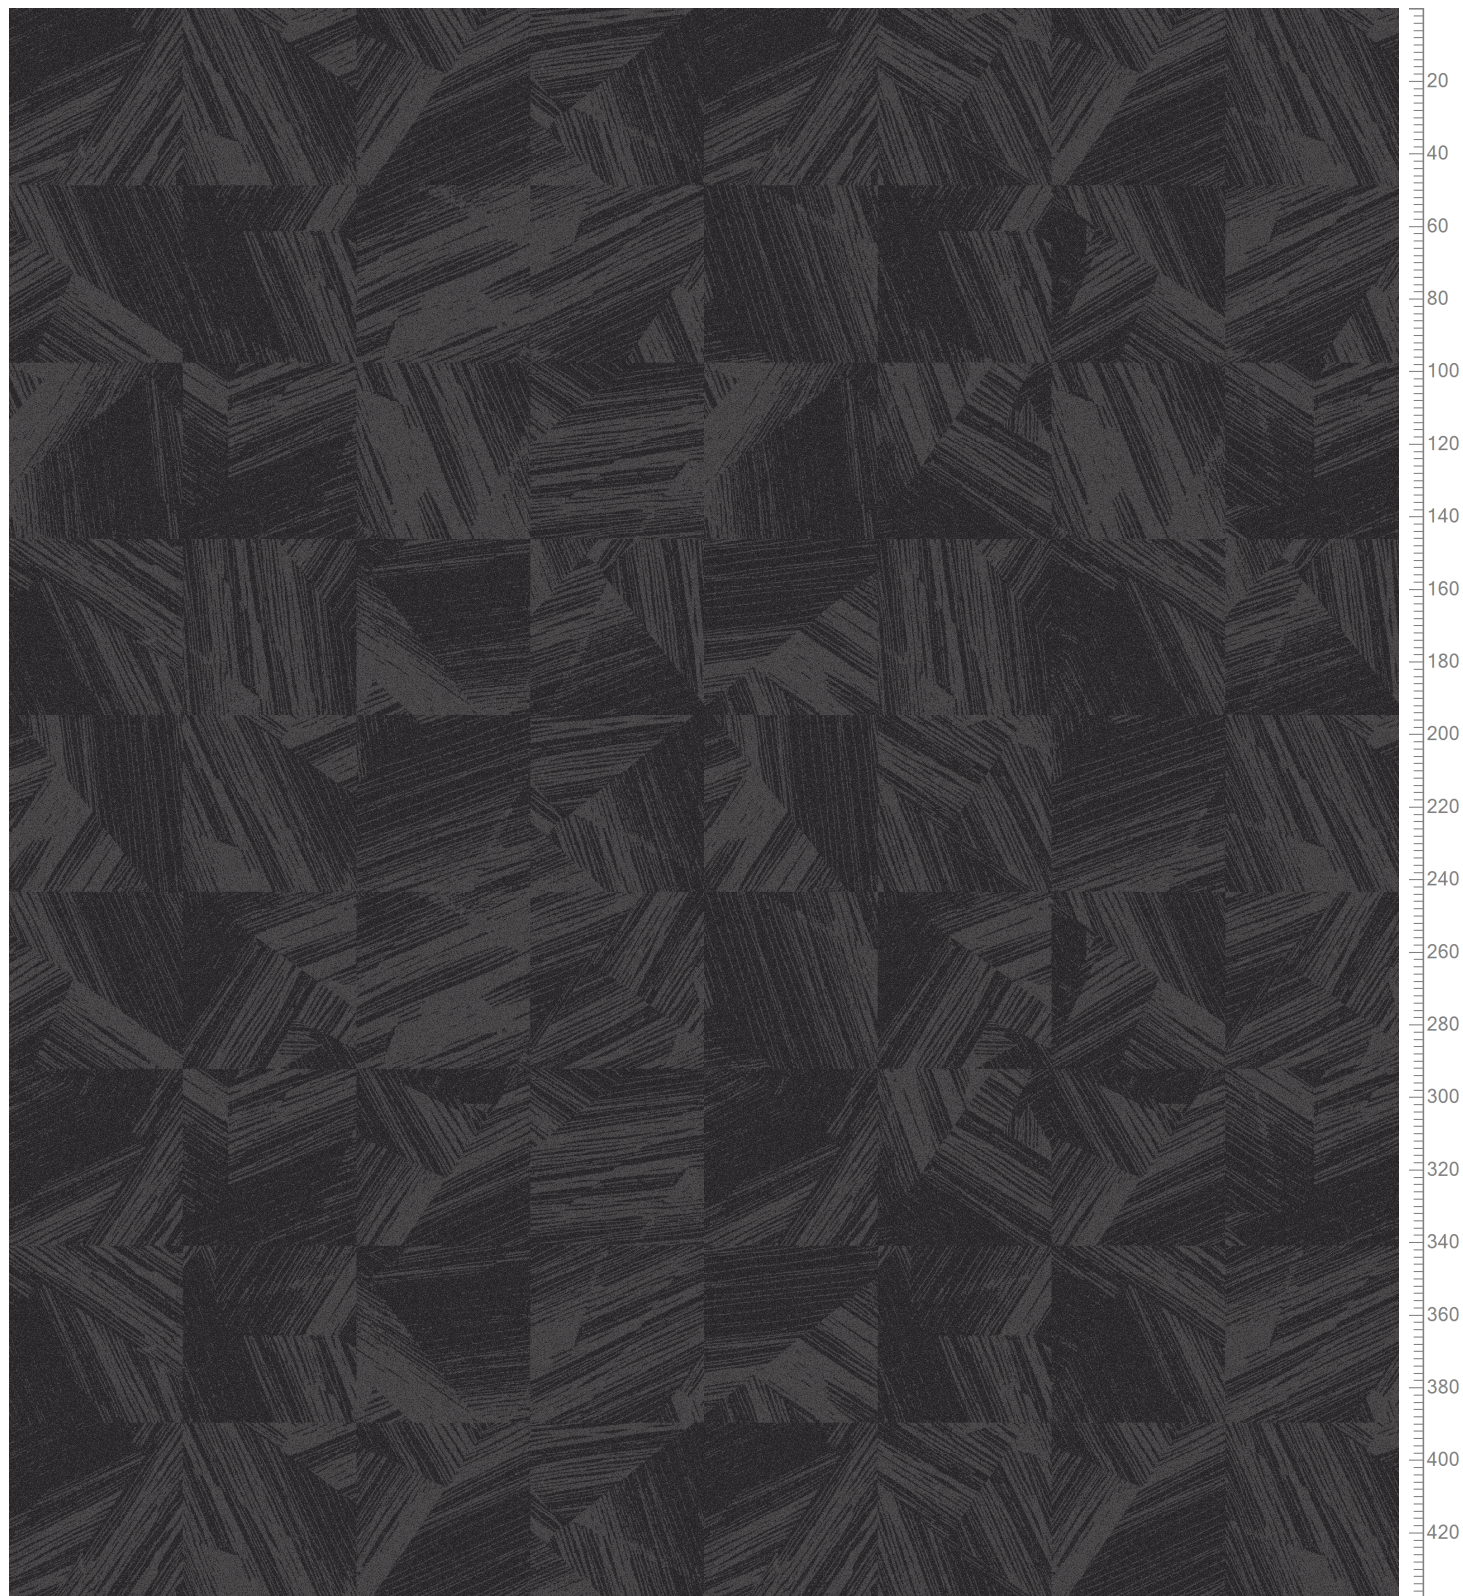

Design: RFM52952528
Version: EF36005T2-4E

Date: 7-DEC-2020 sosk
Copyright: egecarpets a/s - SOSK
Approved by:

RAWLINE SCALA - PLISSÉ
STANDARD PALETTE K5295
TILES 48X48 CM - QUARTERTURN INSTALLATION ONLY

Repeat: X=390.1cm Y=390.1cm