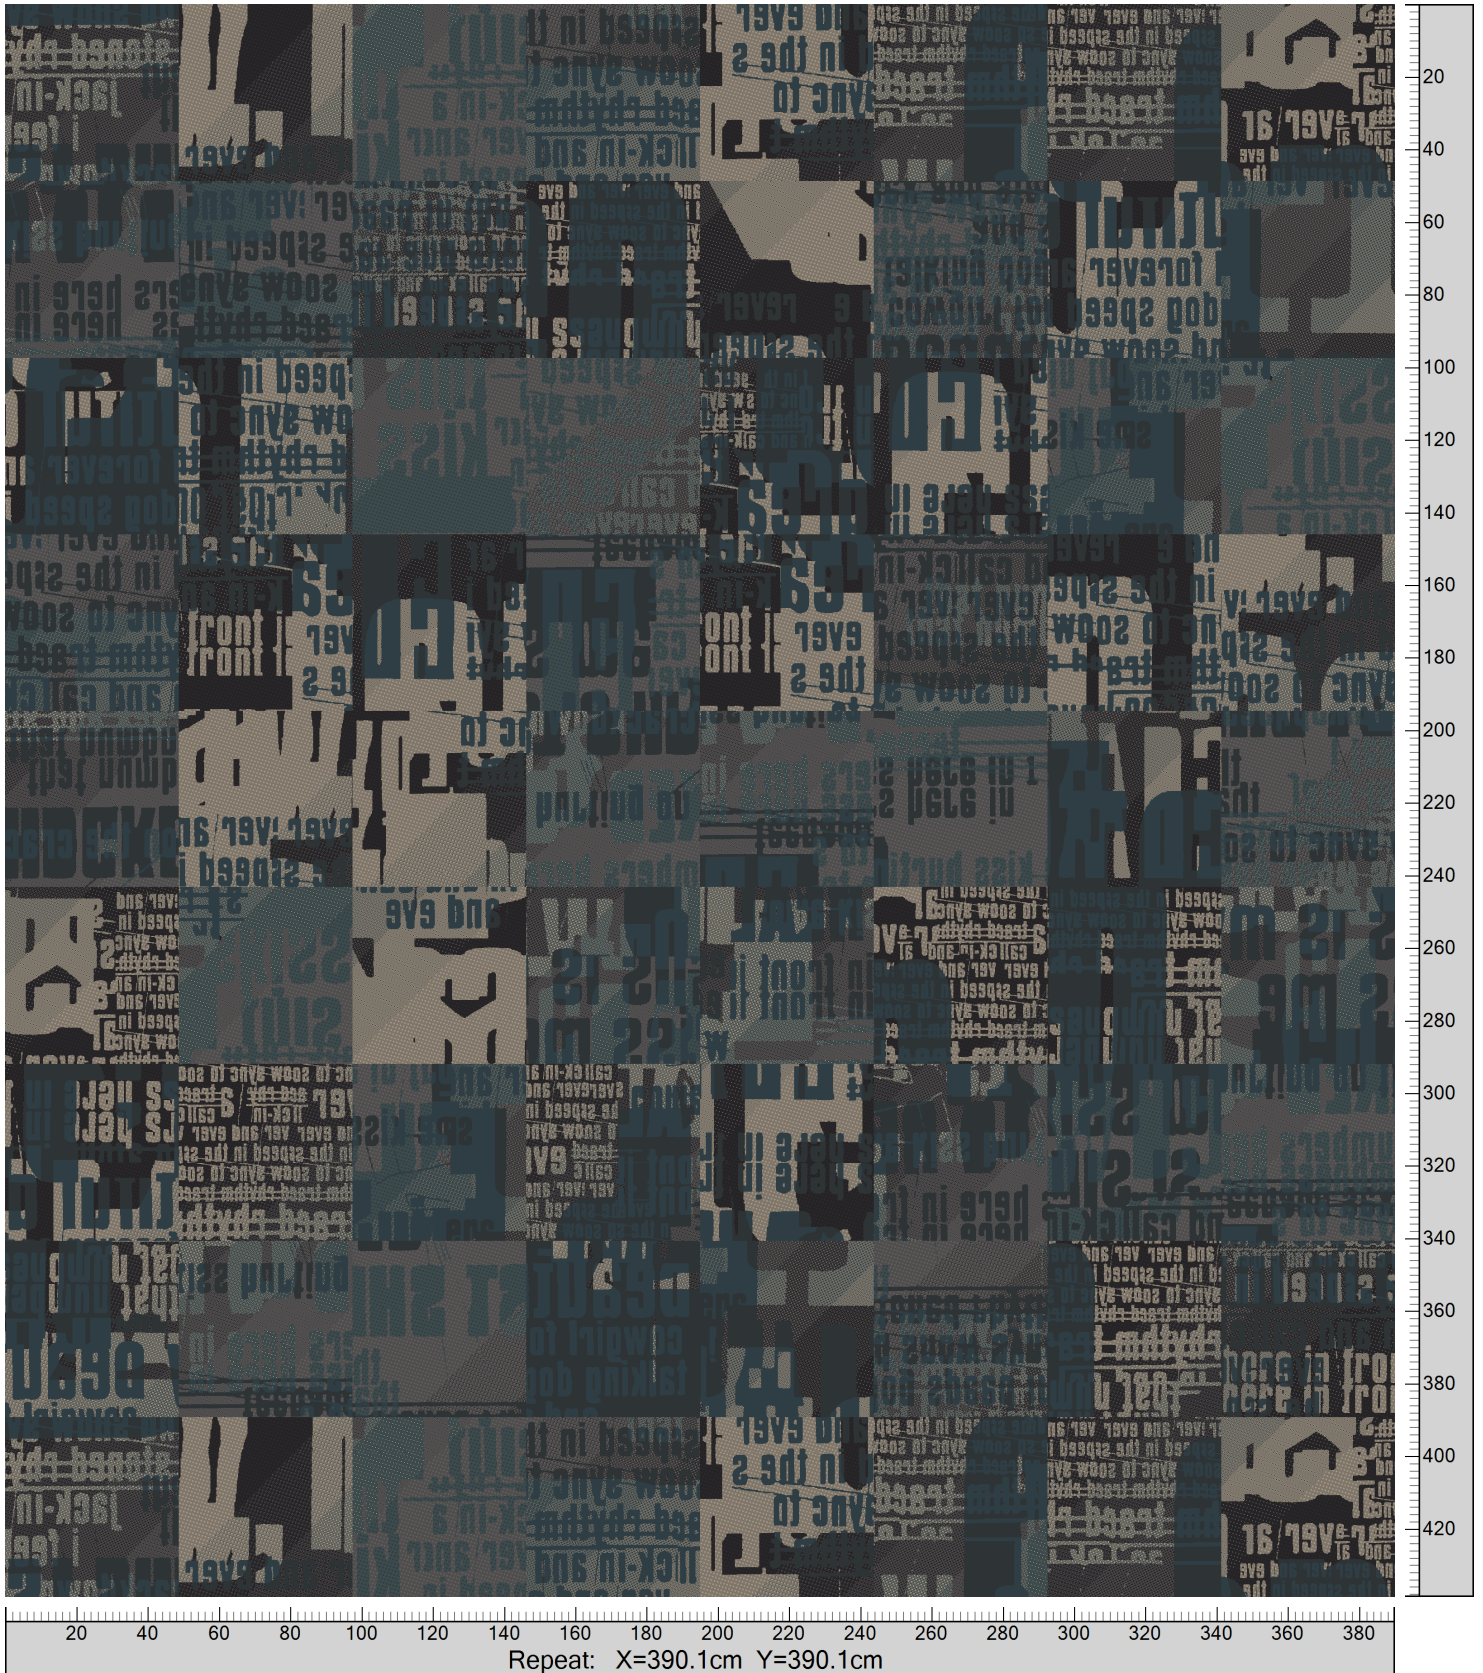

HIGHLINE TILES - Poetry Slam
Standard Palette 5595
Tile Simulation Monolithic 48 x 48 cm

K20012 5595-BC4	5595AC17 Accent 17	K28603 5595-BC3	5595AC15 Accent 15	K28602 5595-BC2	K28601 5595-BC1	5595AC39 Accent 39	5595AC40 Accent 40	5595AC42 Accent 42